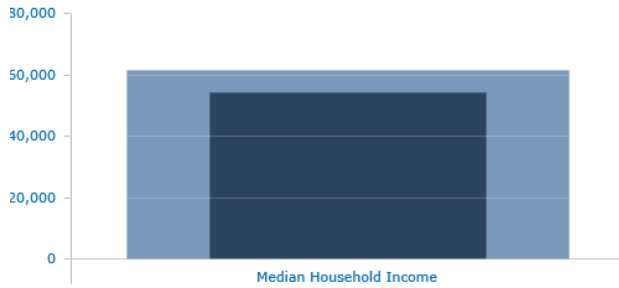

Total Labor Force ▶
in Loudon in 2017

Total Employment ▶
in Loudon in 2017

Top Jobs by Occupation ▶
in Loudon in 2017

% College Graduates or Above ▶
in Loudon in 2017

\$64,324

Average Amount Spent ▶
in Loudon in 2017

Median Household Income ▶
in Loudon in 2017

\$30,142

Per Capita Income ▶
in Loudon in 2017

Households by Income ▶
in Loudon in 2017

1,542

Total Establishments ▶
in Loudon in 2017

Employment by Industry ▶
in Loudon in 2017