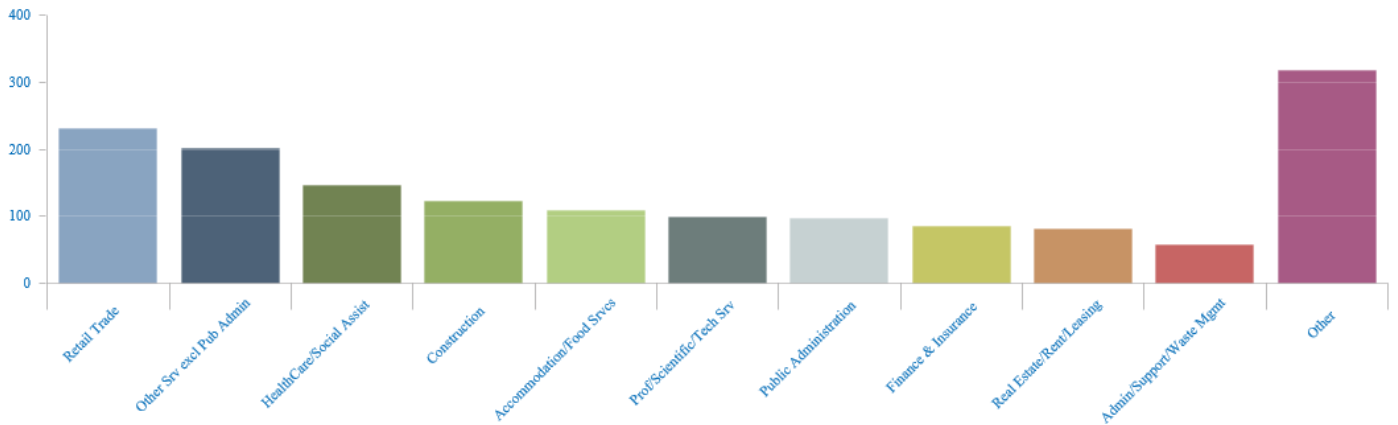

Median Household Income ▶
in Loudon in 2017

\$30,142

Per Capita Income ▶
in Loudon in 2017

Households by Income ▶
in Loudon in 2017

1,542

Total Establishments ▶
in Loudon in 2017

Employment by Industry ▶
in Loudon in 2017