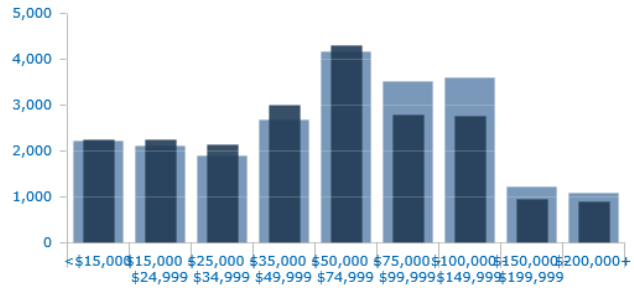

Total Labor Force ▶
in Loudon in 2017

Total Employment ▶
in Loudon in 2017

Top Jobs by Occupation ▶
in Loudon in 2017

% College Graduates or Above ▶
in Loudon in 2017

\$64,324

Average Amount Spent ▶
in Loudon in 2017

Median Household Income ▶
in Loudon in 2017

\$30,142

Per Capita Income ▶
in Loudon in 2017

Households by Income ▶
in Loudon in 2017

1,542

Total Establishments ▶
in Loudon in 2017

Employment by Industry ▶
in Loudon in 2017