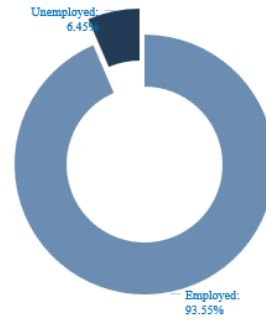

Loudon, TN

Population Data

52,794

Total Population ▶
in Loudon in 2017

Population Trends ▶
2017 - 2022 Annual Rate

Age Distribution ▶
in Loudon in 2017

Median Age ▶
in Loudon in 2017

24,042

Total Labor Force ▶
in Loudon in 2017

Total Employment ▶
in Loudon in 2017

Top Jobs by Occupation ▶
in Loudon in 2017

% College Graduates or Above ▶
in Loudon in 2017

\$64,324

Average Amount Spent ▶
in Loudon in 2017