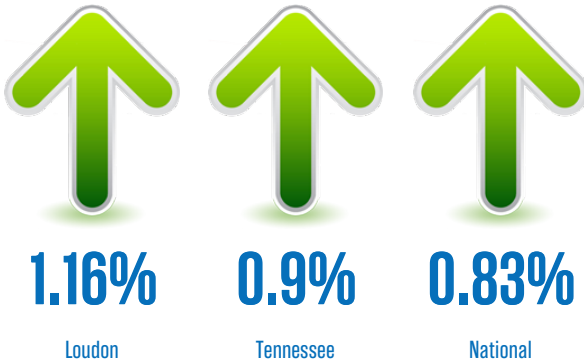

Loudon, TN

Population Data

52,794

Total Population ▶
in Loudon in 2017

Population Trends ▶
2017 - 2022 Annual Rate

Age Distribution ▶
in Loudon in 2017

Median Age ▶
in Loudon in 2017

24,042

Total Labor Force ▶
in Loudon in 2017

Total Employment ▶
in Loudon in 2017

Top Jobs by Occupation ▶
in Loudon in 2017

% College Graduates or Above ▶
in Loudon in 2017

\$64,324

Average Amount Spent ▶
in Loudon in 2017

Median Household Income ▶
in Loudon in 2017

\$30,142

Per Capita Income ▶
in Loudon in 2017

Households by Income ▶
in Loudon in 2017

1,542

Total Establishments ▶
in Loudon in 2017

Employment by Industry ▶
in Loudon in 2017