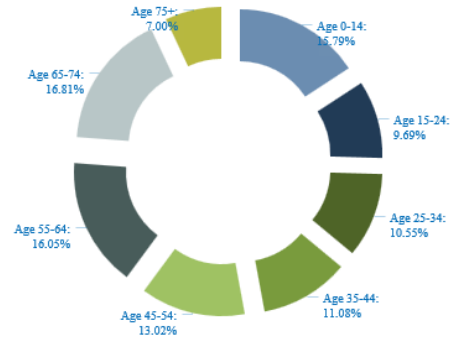

Loudon, TN

Population Data

52,794

Total Population ▶
in Loudon in 2017

Population Trends ▶
2017 - 2022 Annual Rate

Age Distribution ▶
in Loudon in 2017

Median Age ▶
in Loudon in 2017

24,042

Total Labor Force ▶
in Loudon in 2017

Total Employment ▶
in Loudon in 2017

Top Jobs by Occupation ▶
in Loudon in 2017

% College Graduates or Above ▶
in Loudon in 2017

\$64,324

Average Amount Spent ▶
in Loudon in 2017