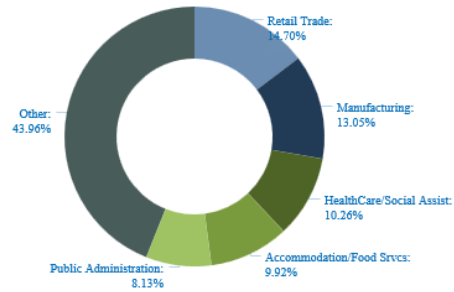

Median Household Income ▶
in Loudon in 2017

\$30,142

Per Capita Income ▶
in Loudon in 2017

Households by Income ▶
in Loudon in 2017

1,542

Total Establishments ▶
in Loudon in 2017

Employment by Industry ▶
in Loudon in 2017