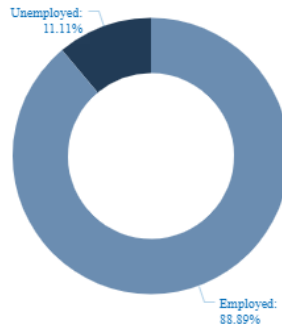

Loudon County, TN

Population Data

54,662

Total Population ▶
in Loudon in 2020

Age Distribution ▶
in Loudon in 2020

1.12% **0.92%** **0.72%**

Loudon Tennessee National

Population Trends ▶
2020 - 2025 Annual Rate

Median Age ▶
in Loudon in 2020

24,457

Total Labor Force ▶
in Loudon in 2020

Total Employment ▶
in Loudon in 2020

Top Jobs by Occupation ▶
in Loudon in 2020

% College Graduates or Above ▶
in Loudon in 2020

\$67,991