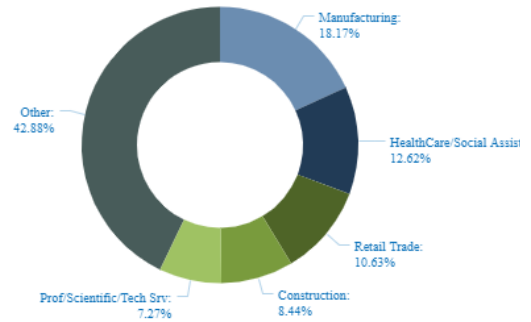

Average Amount Spent ▶
in Loudon in 2020

\$32,080

Per Capita Income ▶
in Loudon in 2020

Median Household Income ▶
in Loudon in 2020

Households by Income ▶
in Loudon in 2020

1,457

Total Establishments ▶
in Loudon in 2020