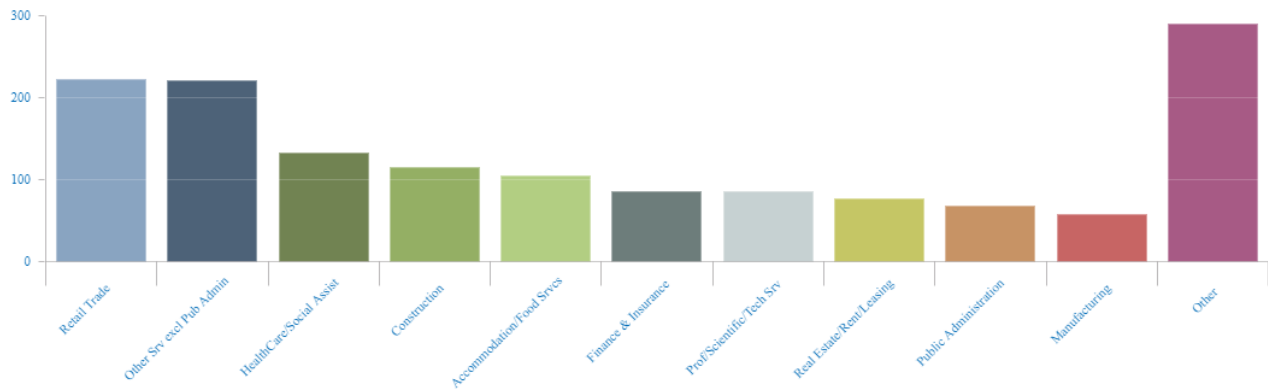

Establishments by Industry ▶
in Loudon in 2020

26 Century Boulevard, Suite 100, OCP 6-D
Nashville, TN 37214 | 615-232-6225 | econdev@tva.com

Material on this website is protected by copyright and trademark laws. The information contained in this website or linked sites is provided on an "as is" basis. We make no guarantee or representation about the accuracy or completeness of the information, and disclaim all warranties, express or implied, including but not limited to warranties of merchantability, fitness for a particular purpose and non-infringement. We are not responsible for any damages arising from the use of information on this site. It is your responsibility to independently investigate the information's accuracy and completeness, and to determine to your satisfaction the suitability of the property for your needs. Any projections, opinions, assumptions or estimates used are for example only and do not represent the current or future performance of any property.