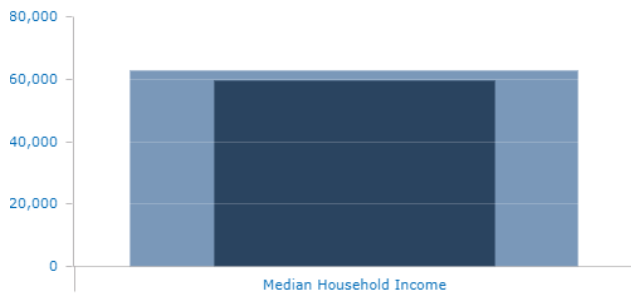

Median Age ▶
in Loudon in 2020

24,457

Total Labor Force ▶
in Loudon in 2020

Total Employment ▶
in Loudon in 2020

Top Jobs by Occupation ▶
in Loudon in 2020

% College Graduates or Above ▶
in Loudon in 2020

\$67,991

Average Amount Spent ▶
in Loudon in 2020

\$32,080

Per Capita Income ▶
in Loudon in 2020

Median Household Income ▶
in Loudon in 2020

Households by Income ▶
in Loudon in 2020

1,457

Total Establishments ▶
in Loudon in 2020