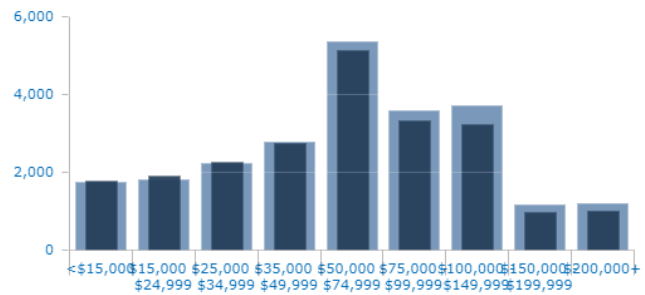

Median Age ▶
in Loudon in 2020

24,457

Total Labor Force ▶
in Loudon in 2020

Total Employment ▶
in Loudon in 2020

Top Jobs by Occupation ▶
in Loudon in 2020

% College Graduates or Above ▶
in Loudon in 2020

\$67,991

Average Amount Spent ▶
in Loudon in 2020

\$32,080

Per Capita Income ▶
in Loudon in 2020

Median Household Income ▶
in Loudon in 2020

Households by Income ▶
in Loudon in 2020

1,457

Total Establishments ▶
in Loudon in 2020