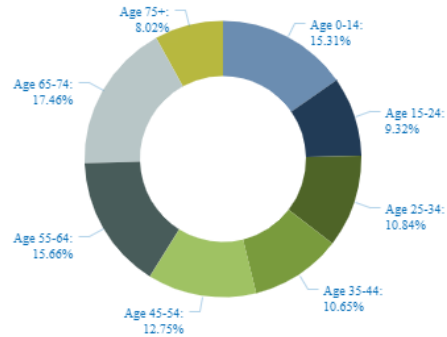

Loudon County, TN

Population Data

54,662

Total Population ▶
in Loudon in 2020

Age Distribution ▶
in Loudon in 2020

1.12% **0.92%** **0.72%**

Loudon Tennessee National

Population Trends ▶
2020 - 2025 Annual Rate

Median Age ▶
in Loudon in 2020

24,457

Total Labor Force ▶
in Loudon in 2020

Total Employment ▶
in Loudon in 2020

Top Jobs by Occupation ▶
in Loudon in 2020

% College Graduates or Above ▶
in Loudon in 2020

\$67,991